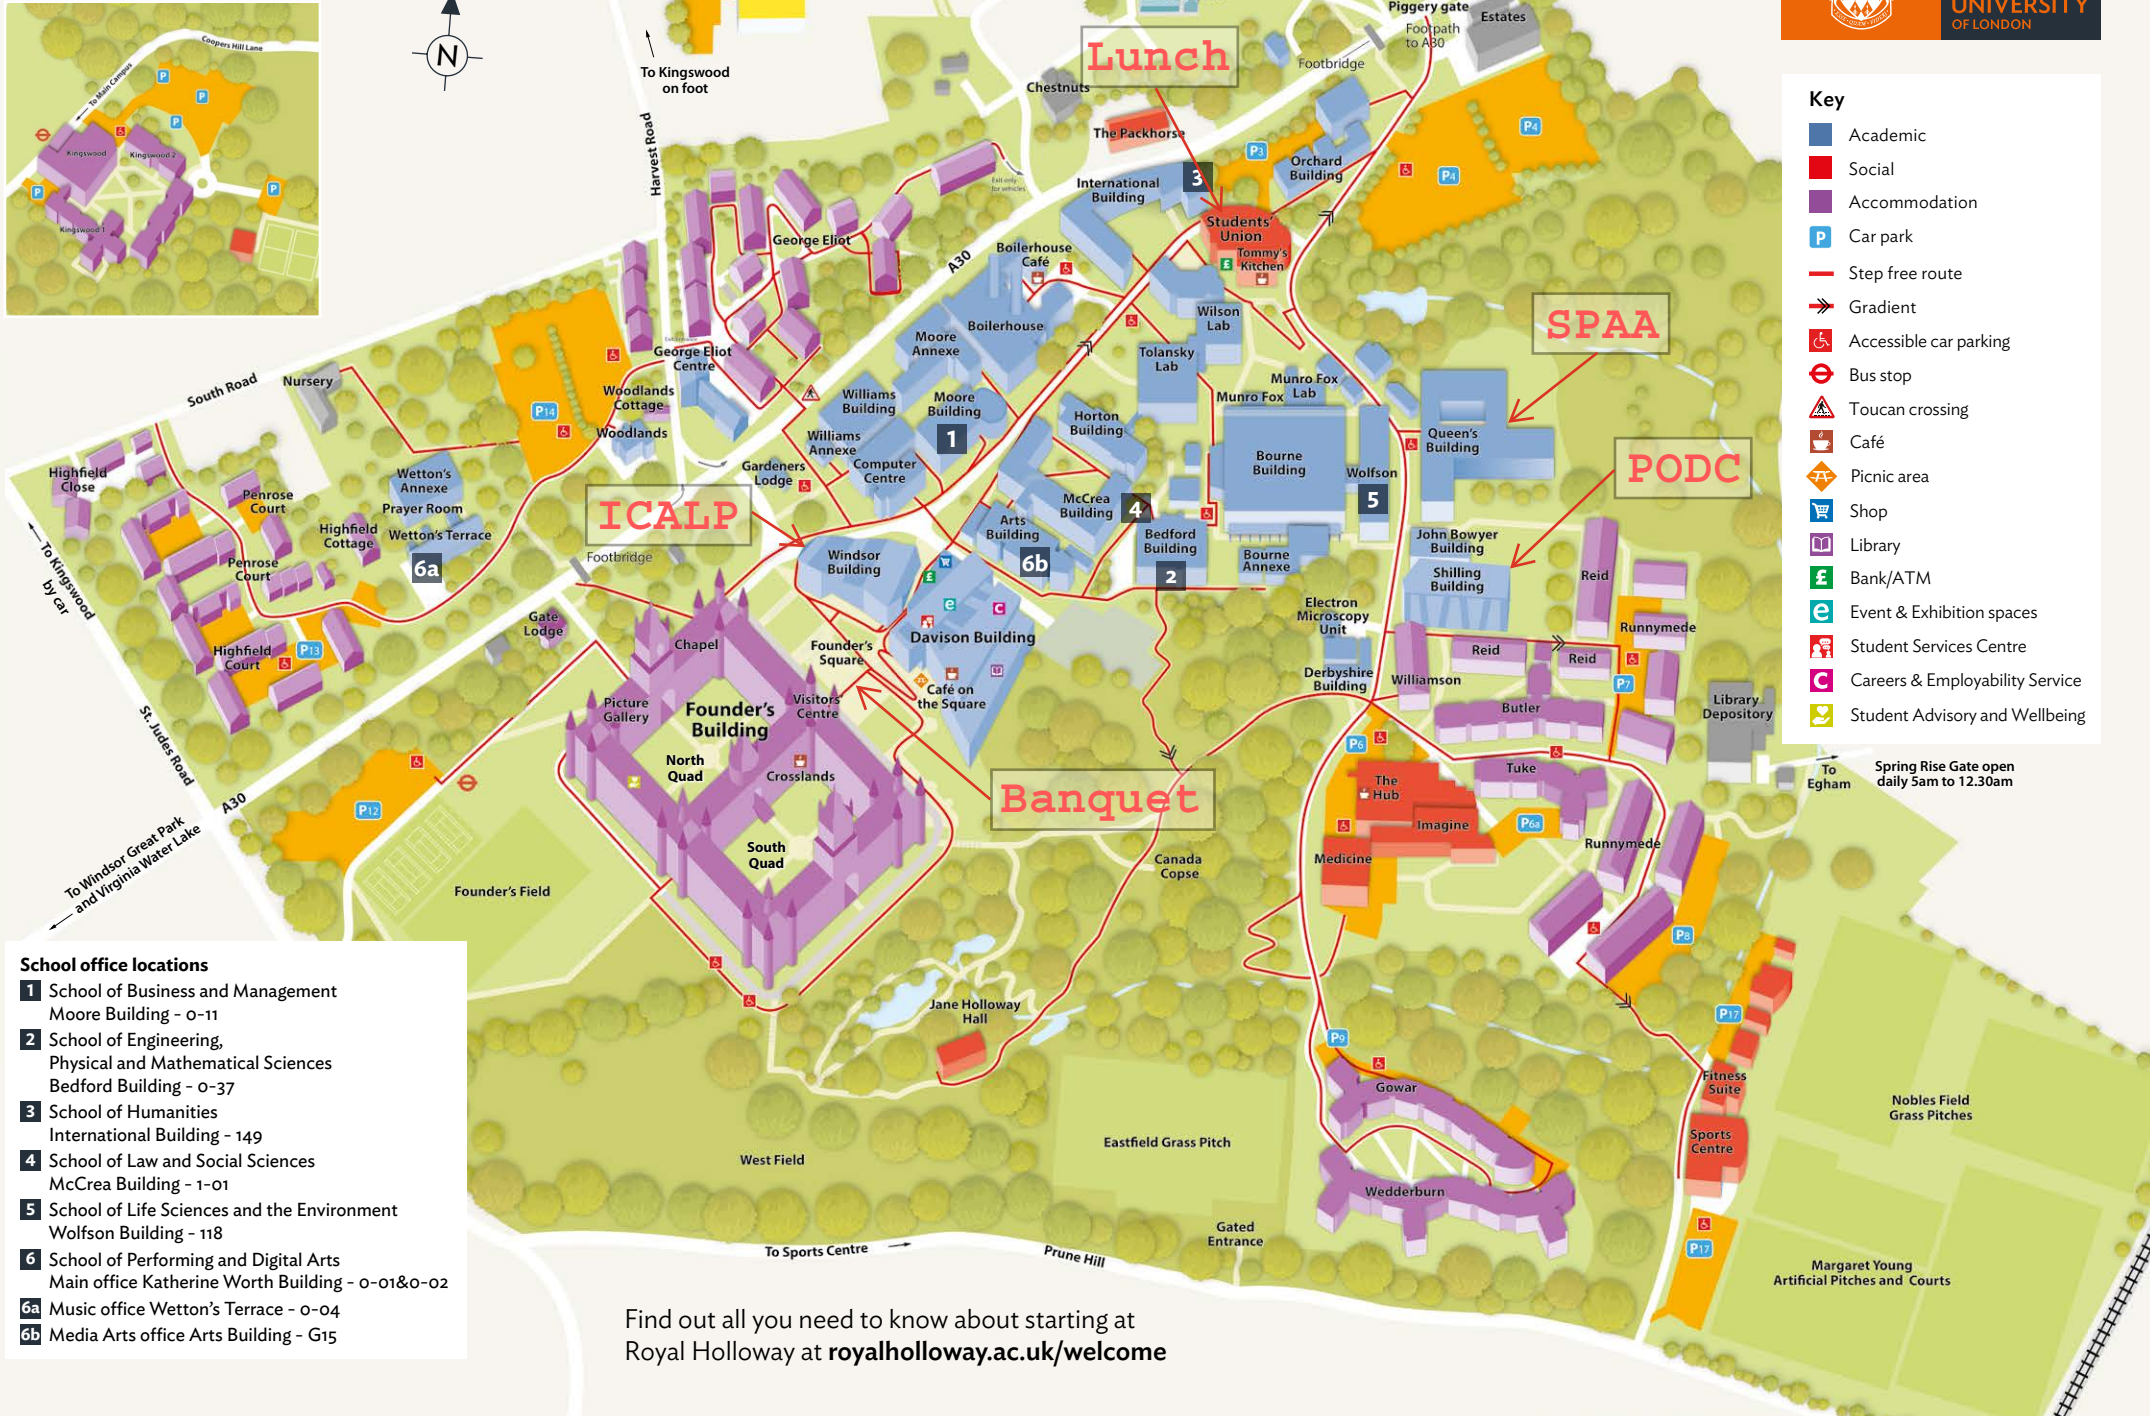

Our campus

Kingswood

Key

- Academic
- Social
- Accommodation
- P Car park
- Step free route
- ↘ Gradient
- ♿ Accessible car parking
- ⊖ Bus stop
- ⚠ Toucan crossing
- ☕ Café
- ⬆ Picnic area
- 🛒 Shop
- 📖 Library
- £ Bank/ATM
- e Event & Exhibition spaces
- 👤 Student Services Centre
- C Careers & Employability Service
- 👤 Student Advisory and Wellbeing

- School office locations**
- 1** School of Business and Management
Moore Building - 0-11
 - 2** School of Engineering,
Physical and Mathematical Sciences
Bedford Building - 0-37
 - 3** School of Humanities
International Building - 149
 - 4** School of Law and Social Sciences
McCrea Building - 1-01
 - 5** School of Life Sciences and the Environment
Wolfson Building - 118
 - 6** School of Performing and Digital Arts
Main office Katharine Worth Building - 0-01&0-02
 - 6a** Music office Wetton's Terrace - 0-04
 - 6b** Media Arts office Arts Building - G15

Find out all you need to know about starting at Royal Holloway at royalholloway.ac.uk/welcome

Spring Rise Gate open daily 5am to 12.30am

Academic locations

School offices

School of Business and Management	Moore Building - 0-11
School of Engineering, Physical and Mathematical Sciences	Bedford Building - 0-37
School of Humanities	International Building - 149
School of Law and Social Sciences	McCrea Building - 1-01
School of Life Sciences and the Environment	Wolfson Building - 118
School of Performing and Digital Arts	Main office - Katherine Worth Building - 0-01 & 0-02 Music office - Wetton's Terrace - 0-04 Media Arts office - Arts Building - G15